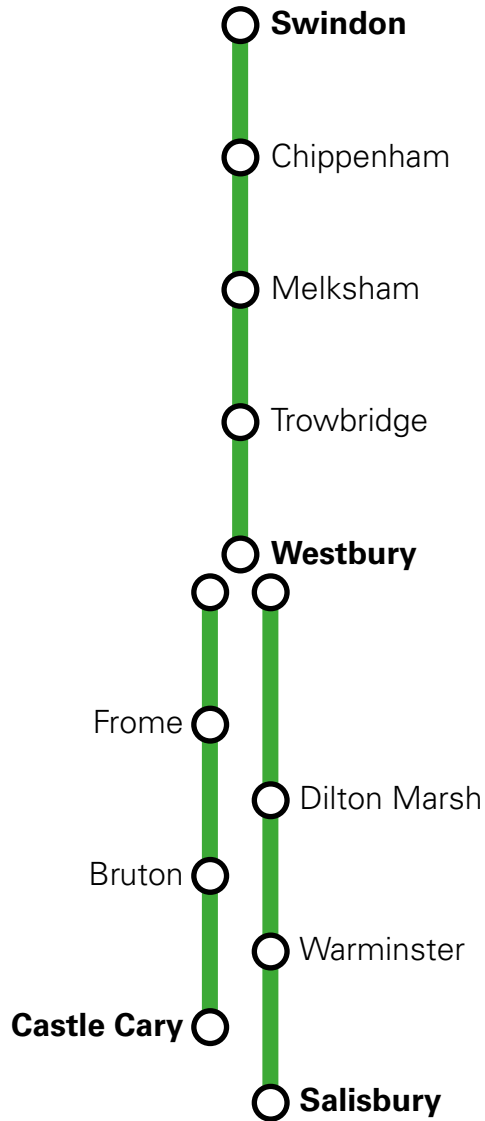

Great
Western
Railway

B5

Train Times

21 May to
9 December 2023

Check before you travel.

[GWR.com/check](https://www.gwr.com/check)

Search for **GWR** in your app store

This timetable shows trains from Westbury to Melksham, Swindon, Frome, Castle Cary, Warminster and Salisbury, including TransWilts trains.