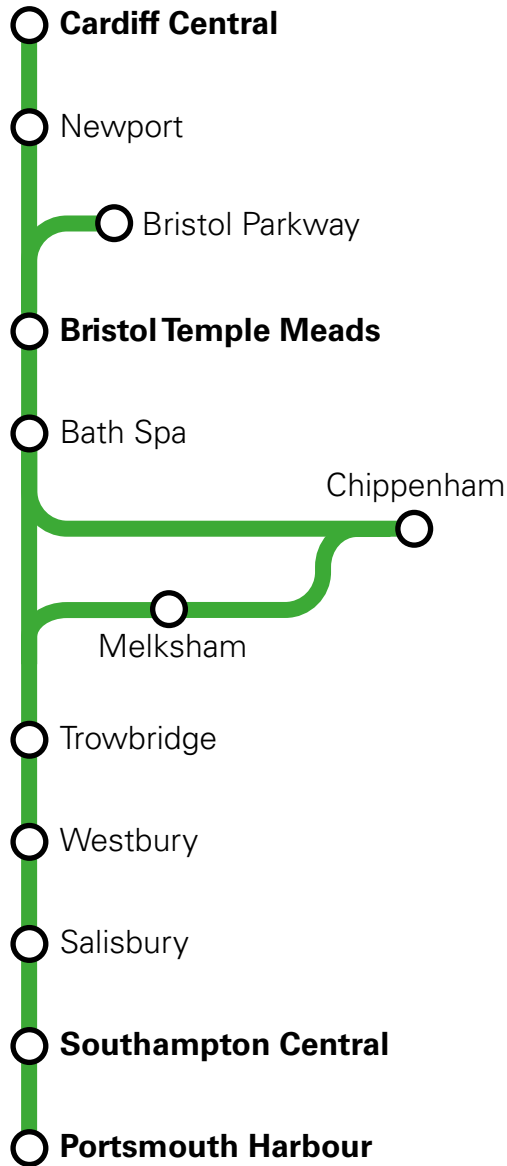

Great
Western
Railway

B1

Train Times

21 May to
9 December 2023

Not all stations are shown

Check before you travel.

[GWR.com/check](https://www.gwr.com/check)

Search for **GWR** in your app store