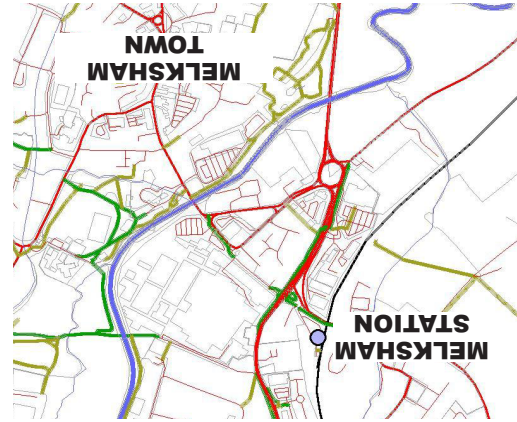

Connections on to:

Reading	06c31	08c18	08c59	11c09	13c39	15c39	17c38	20c10	21c33
Paddington	06c59	08c45	09c14	11c36	14c05	16c07	18c04	20c36	22c06

Monday to Friday, Southbound

Connections from:

Paddington	-	07c48	10c02	12c18	14c18	16c32	17c48	19c48
Reading	-	08c13	10c27	12c43	14c43	16c58	18c13	20c13

TransWilts trains:

Swindon	06:11	08:45	11:06	13:15	15:14	17:36	18:52	20:45
Chippenham	06:27	09:00	11:21	13:30	15:29	17:51	19:07	21:00
Melksham	06:36	09:10	11:31	13:40	15:39	18:01	19:17	21:10
Trowbridge	06:46	09:19	11:40	13:49	15:48	18:10	19:29	21:19
Westbury	06:53	09:26	11:47	13:56	15:55	18:17	19:36	21:26

Connections on to:

Frome	-	09w42	12w09	14w46	-	18w50	20w07	21w45
Castle Cary	08z40	09w58	12w13	-	16w18	19w05	20w25	22w01
Yeovil Pen Mill	-	10w12	12w53	-	-	19w18	-	22w15
Weymouth	-	11w00	14w06	-	-	20w06	-	23w03
Taunton	09z01	11z34	12w33	-	16w39	19w38	20w45	23w02
Exeter St Davids	09z29	12z03	12w59	-	17w03	20w08	21w14	23w31
Dilton Marsh (x)	06:56	09w53	-	-	-	-	19:39	22w07
Warminster	07:03	10w00	12w11	14w11	16w14	19w13	19:46	22w13
Salisbury	07:23	10w32	12w30	14w30	16w33	19w32	20:05	22w33
Romsey	07:54	10w51	12w50	14w50	16w52	19w51	20:24	22w53
Southampton Central	08:08	11w02	13w02	15w02	17w03	20w02	20:36	23w05

No services 25th and 26th December 2020

Taxis @ Melksham Station
<http://melksh.am/taxi>

• Times shown at Melksham are CALLING times
• Some trains wait for a few minutes at some stations
• Times at stations shown above Melksham are DEPARTURE times
• Times at stations shown below Melksham are ARRIVAL times

Community Rail Network MEMBER

Numbers shown on this diagram are typical minutes from leaving Melksham to arriving at each destination shown. Where a change of trains is required on the way, the journey time quoted includes the time taken by that change.

Melksham rail user group

Website - <http://www.mrug.org.uk>
Facebook - Melkshamrug
Email - info@mrug.org.uk
Twitter - @MelkshamRUG

Melksham Train Timetable

from Sunday December 13 2020 through Saturday May 15 2021

Melksham rail user group

Current train running
<http://melksh.am/trains>

Travel with Confidence

Travel at quarter times
Wash your hands
Wear a face covering

Trains by Great Western Railway
Subject to Government Restrictions

Data in this leaflet has been correlated to the Melksham Rail User Group. Please join us via Zoom at our meetings on:

- 13 January 2021.
- 17 March 2021
- 19 May 2021

Errors and Omission excepted. 11.12.2020/V1.5_gle

Timetable Footnotes

- b - By bus. Until 24th March
- c - Change at Swindon (wait under 60 minutes)
- f - By train. From 4th April
- g - From 4th April
- v - Change at Salisbury and Westbury (total wait under 40 minutes)
- w - Change at Westbury (wait under 60 minutes)
- x - Trains call at Dilton Marsh on request
- y - Change at Castle Cary and Westbury (total wait under 60 minutes)
- z - Change at Westbury (wait 60 - 90 minutes)
- Through train from Melksham